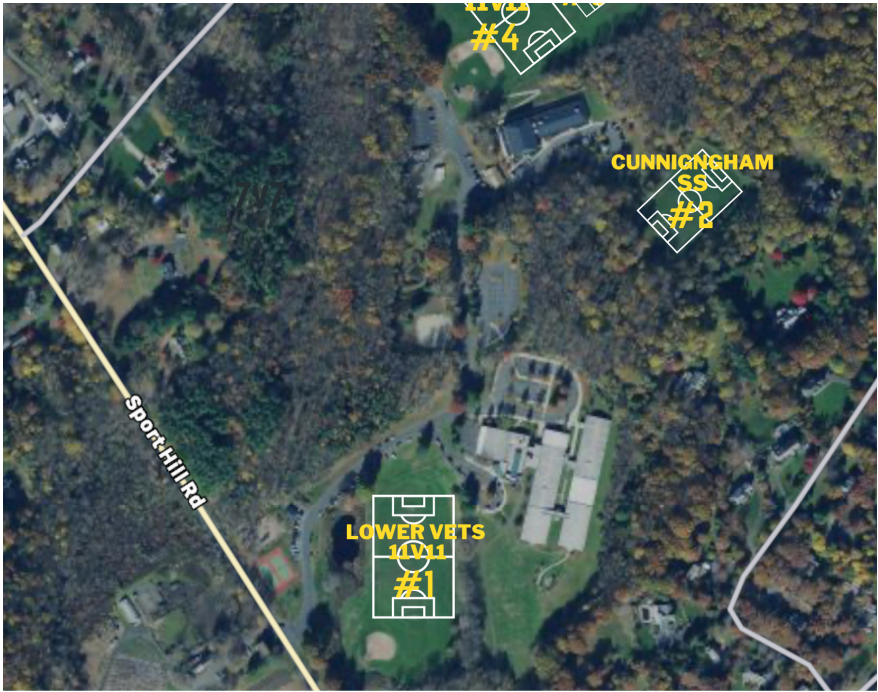

NORTHEAST RUSH