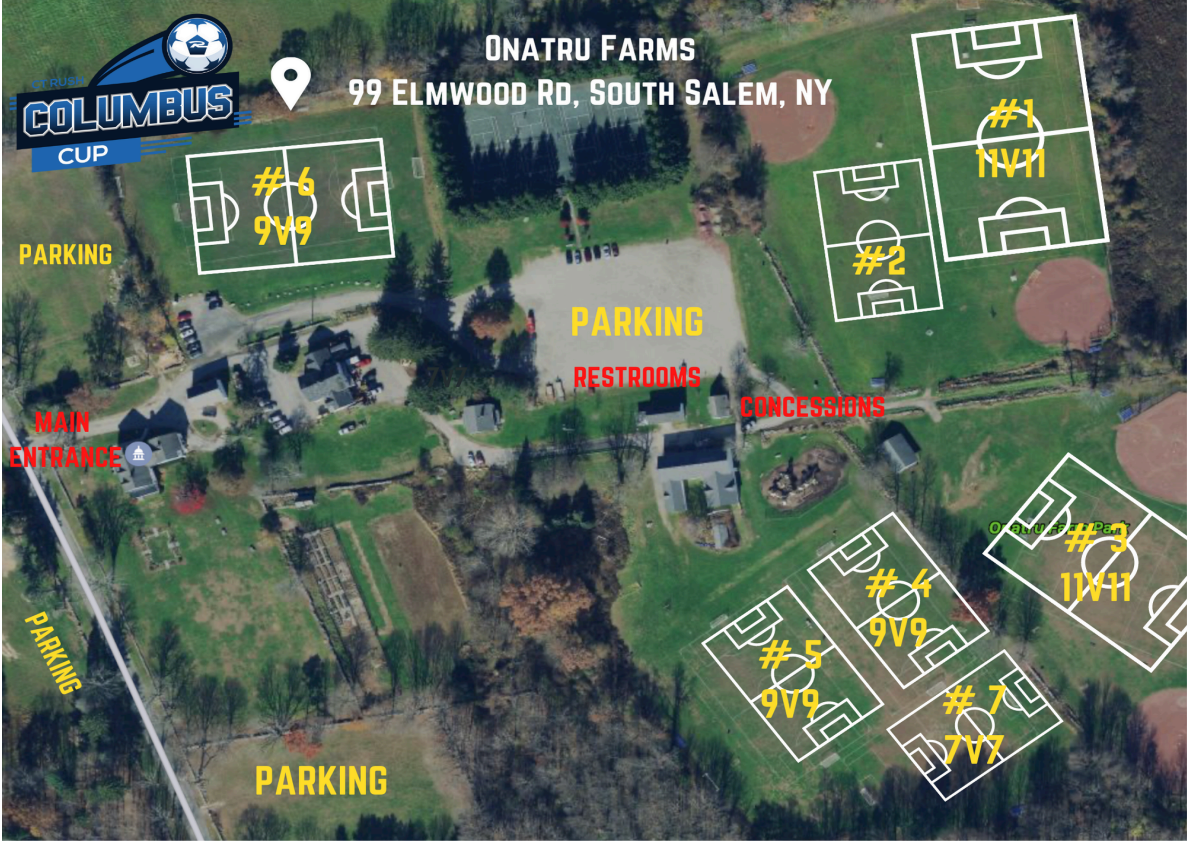

Onatru Farms