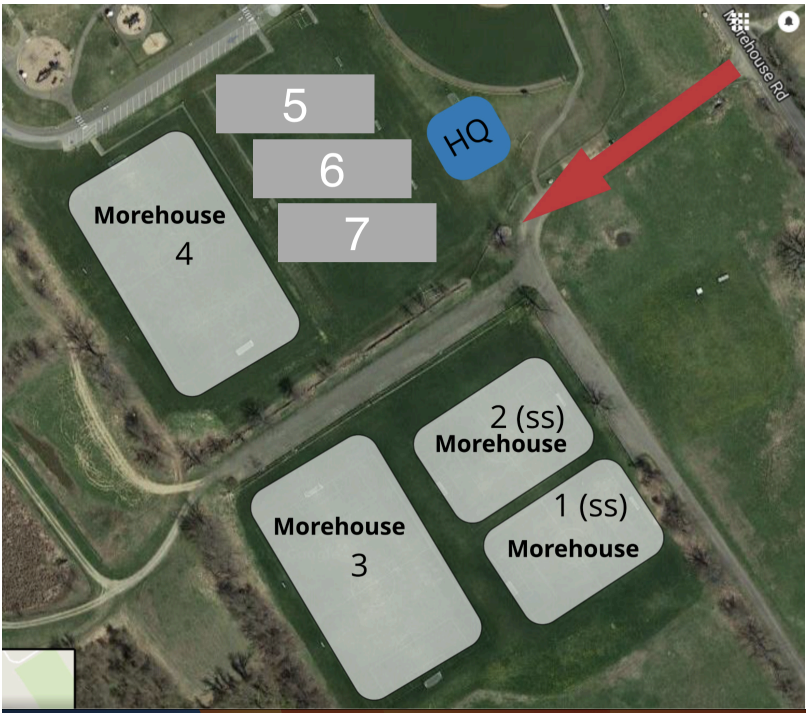

NORTHEAST RUSH